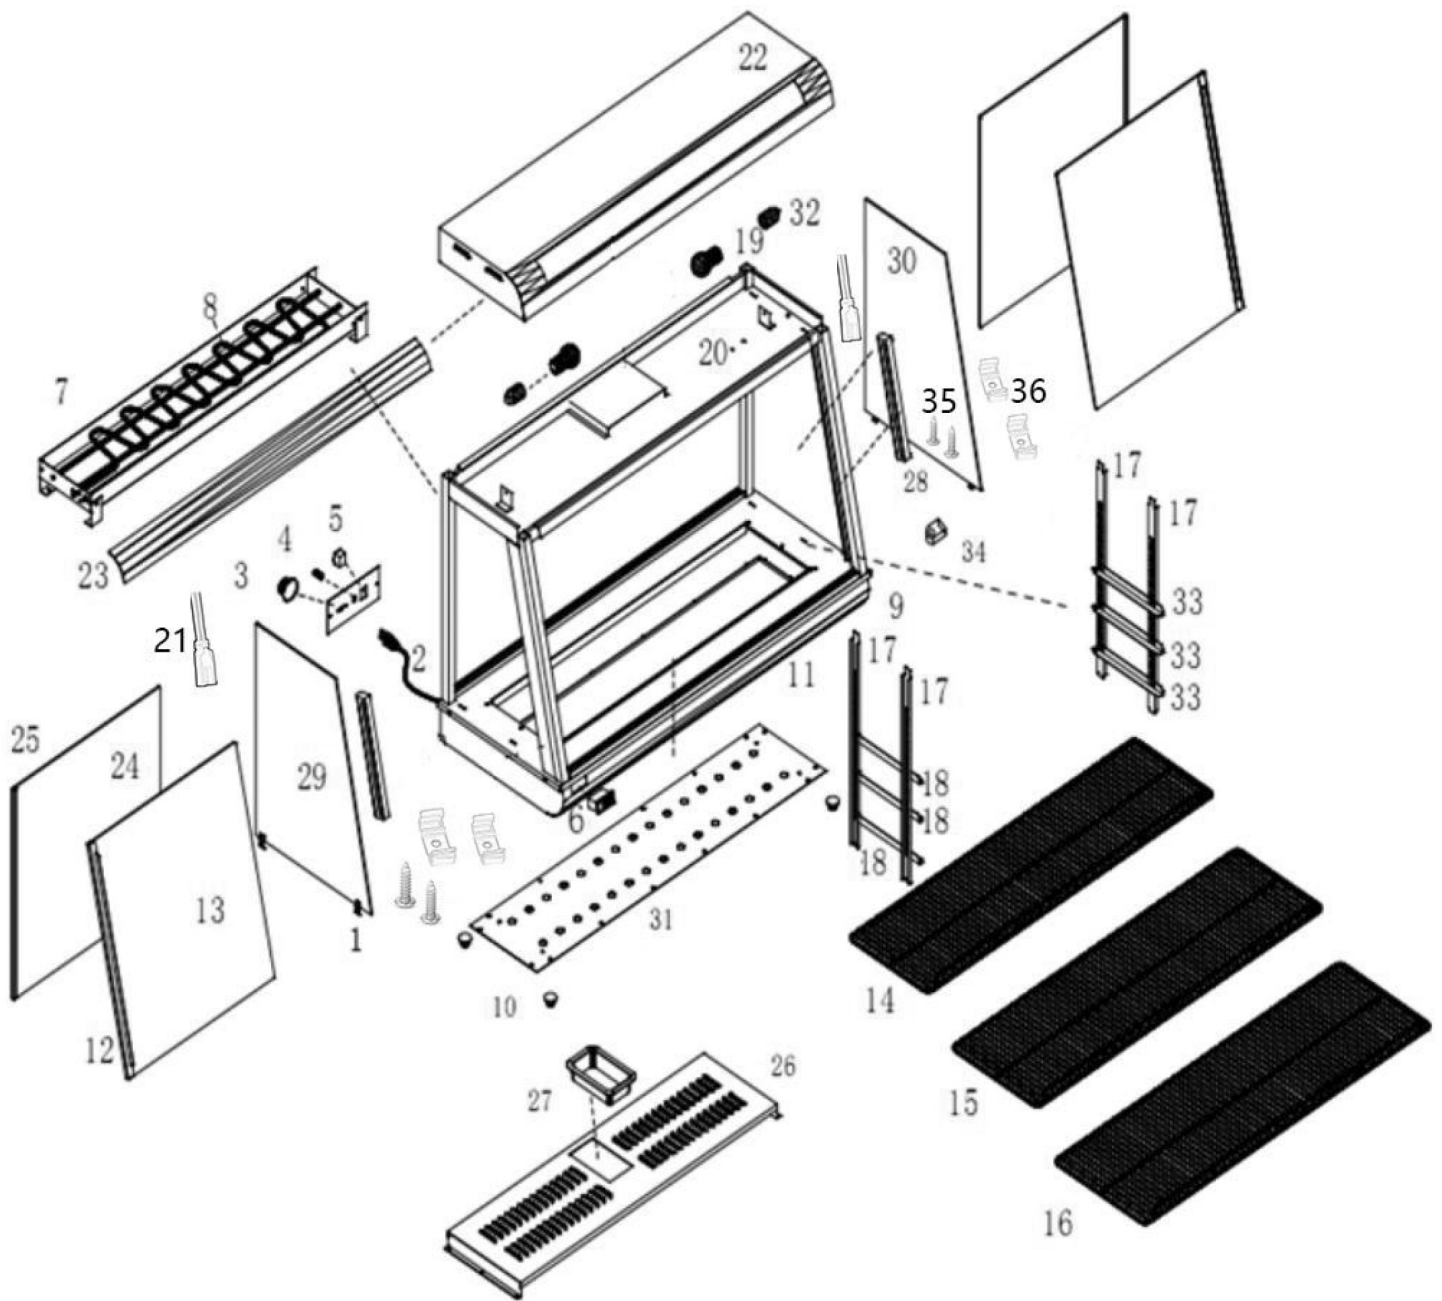

Parts Breakdown

Model DW-CN-0686 21749

Parts Breakdown

Model DW-CN-0686 21749

Item No.	Description	Position	Item No.	Description	Position	Item No.	Description	Position
66044	Clip with Screw for 21749	1	24770	Front / Back Door Handle for 21749	12, 25	24795	White Decorating Plate for 21749	23
24746	Plug and Power Cord for 21749	2	24785	Front Glass Door 440x300mm for 21749	13	24796	Back Glass 436x300mm for 21749	24
41081	Thermostat with Knob for 21749	3	24786	315 Shelf for 21749	14	24798	Cover of Heater for 21749	26
24749	Indicator Light for 21749	4	24787	350 Shelf for 21749	15	80282	Steam Table Pan Ninth Size 6-7/8" x 4-1/4" x 2-1/2" / 176 x 108 x 65mm Stainless Steel NSF for 21749	27
24750	Switch for 21749	5	24788	360 Shelf for 21749	16	AQ896	LED Tube for 21749	28
24751	Temperature Display for 21749	6	24789	Vertical Support for 21749	17	21399	Right or Left Side Glass for 21749	29, 30
24779	Bracket of Heater for 21749	7	66063	Left Bracket for Shelf for 21749	18	66059	40W Light Holder for 21749	32
24780	Heater for 21749	8	24764	40W Light for 21749	19	66064	Right Bracket for Shelf for 21749	33
24781	Base for 21749	9	24792	Middle-Level Assembly for 21749	20	66065	Light Tube Holder for 21749	34
24755	Plastic Foot for 21749	10	AQ895	LED Tube Plug for 21749	21	AQ897	LED Tube Holder's Screw for 21749	35
24783	Door Guide for 21749	11	24794	Top Cover for 21749	22	AQ898	LED Tube Holder for 21749	36